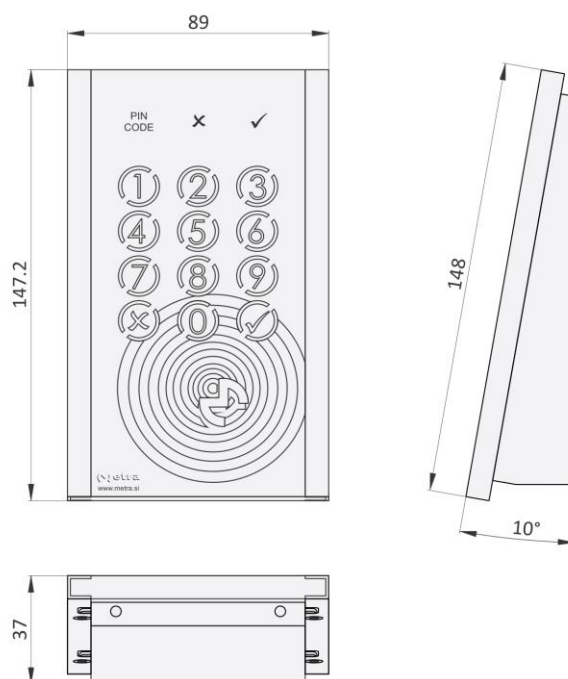

## TECHNICAL DATA:

- Power obtained from Door Access Controller; Cannot operate as standalone component
- Power consumption 12 V DC / 0.1 A
- 3 Wire power & network connection to Metra Door Access Controller
- Front mask in glossy black colour with silver aluminium frame
- Supports different RFID Media (see order codes bellow)
- 12 key keypad (Combo model only)
- Audio signalization
- Visual signalization
- Temperature operating range: -10 °C up to +50 °C
- Dimensions in mm (w/h/d): 89 / 147.2 / 37